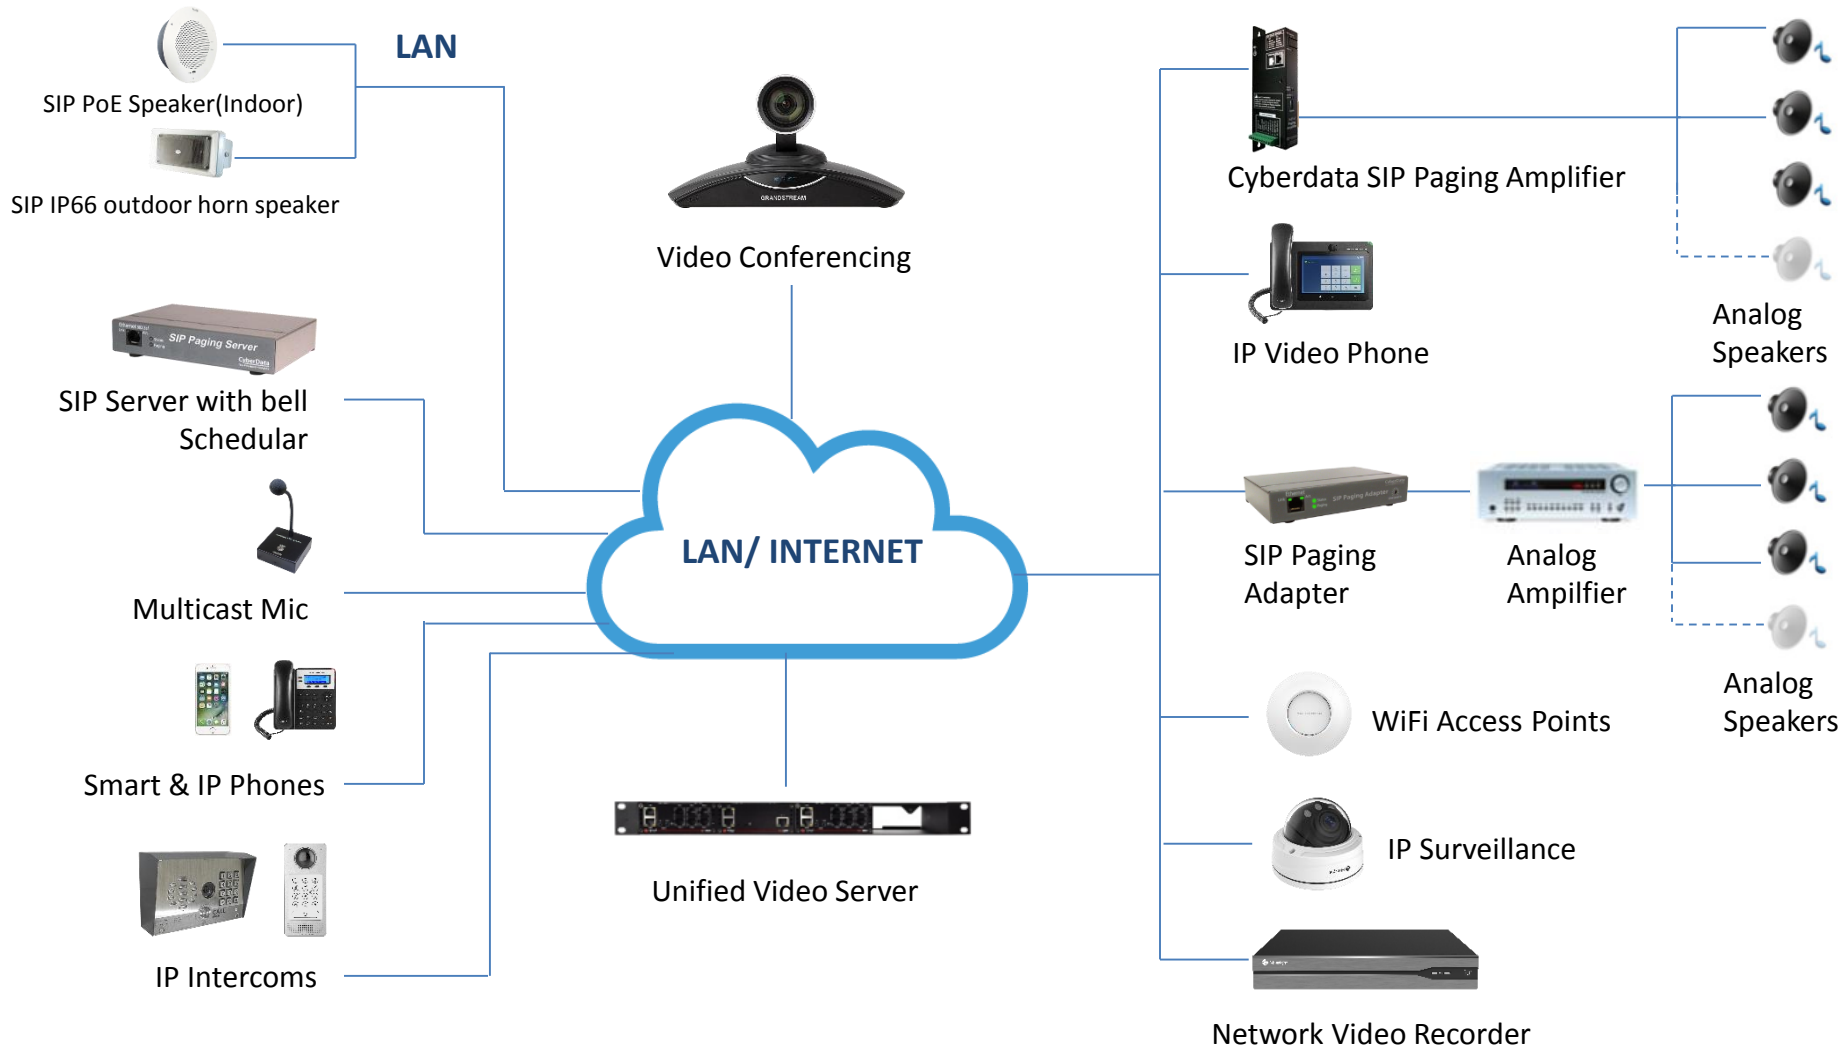

Converged Diagram

Cohesive Technologies Pvt. Ltd

Corporate Office: CS-4, 5 & 6, 4th Floor, Ansal Plaza, Sector 3, Vaishali, Ghaziabad (U.P) - 201010

Email: info@cohetechnologies.com **Web:** www.cohesiveglobal.com