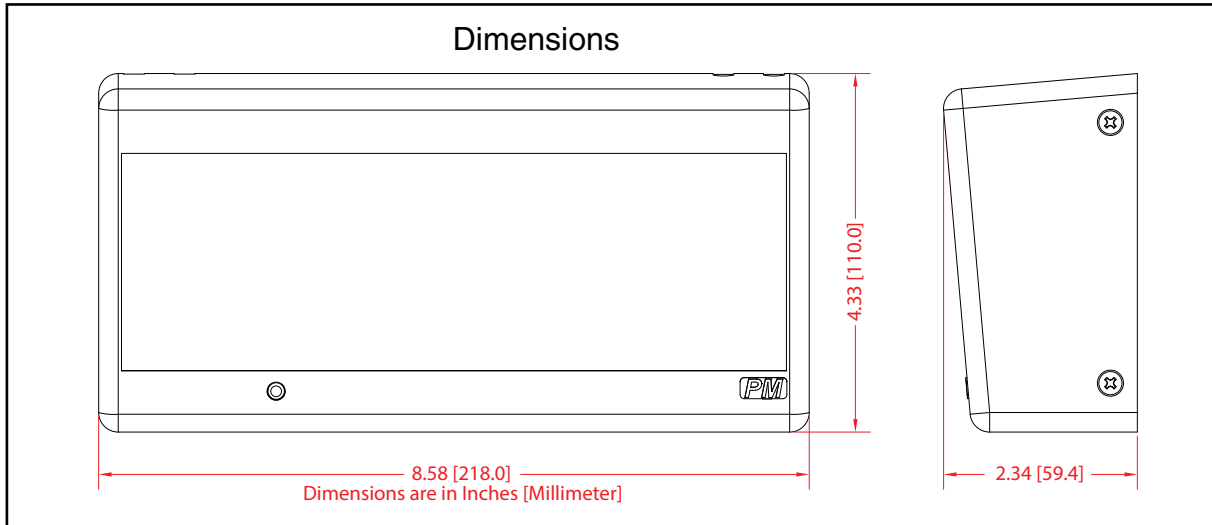

CyberData PoE Digital Clock