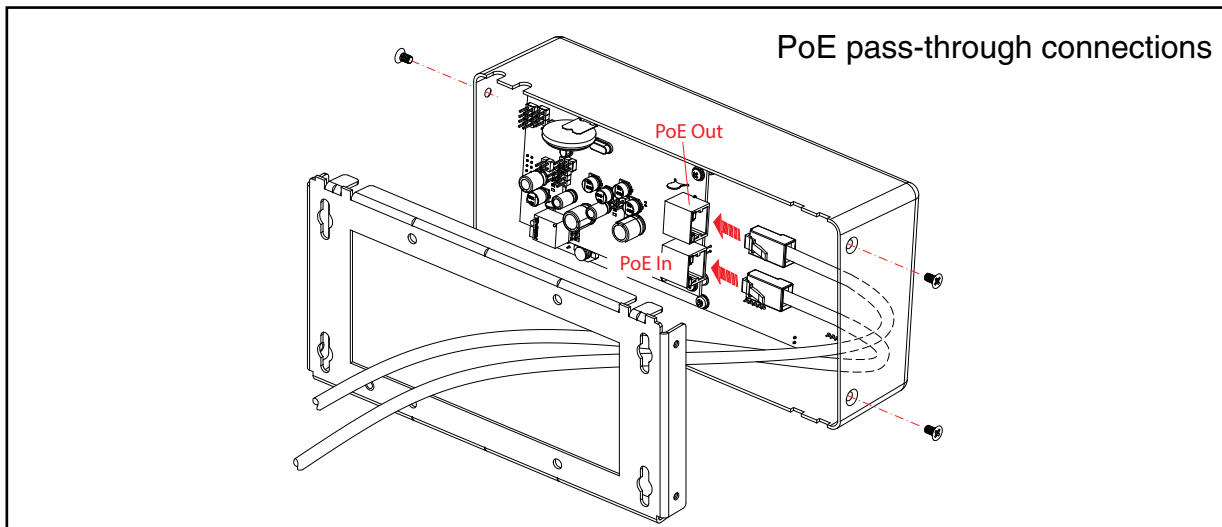

CyberData PoE Digital Clock