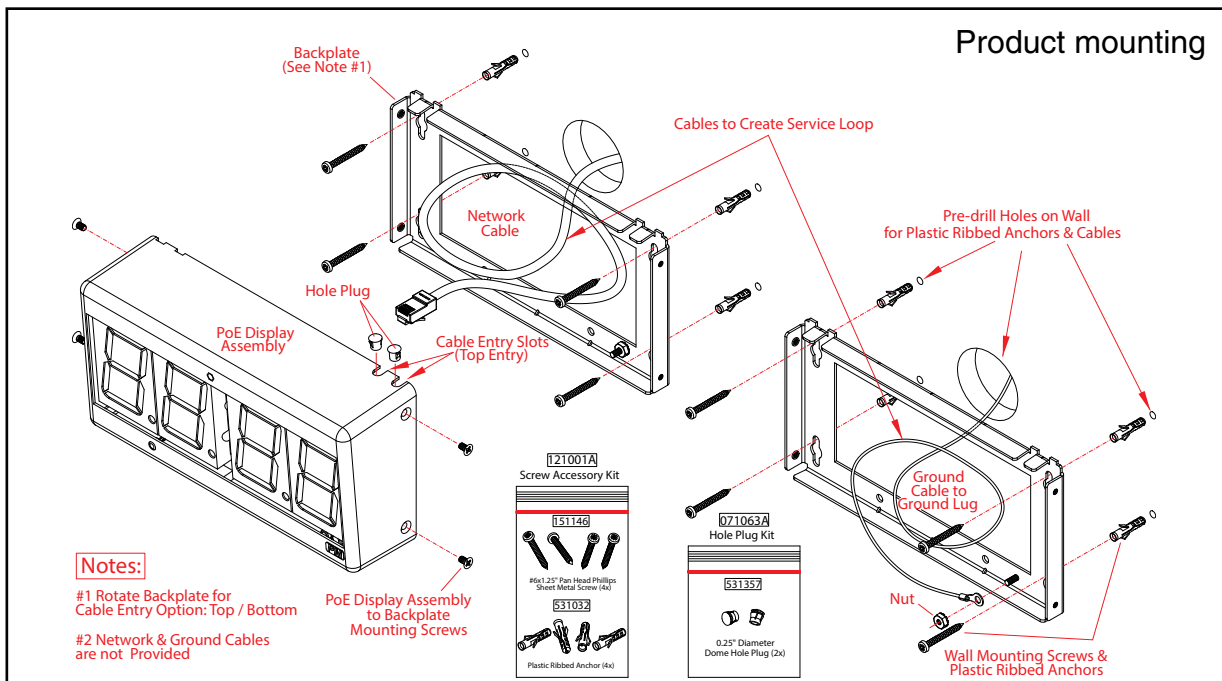

CyberData PoE Digital Clock