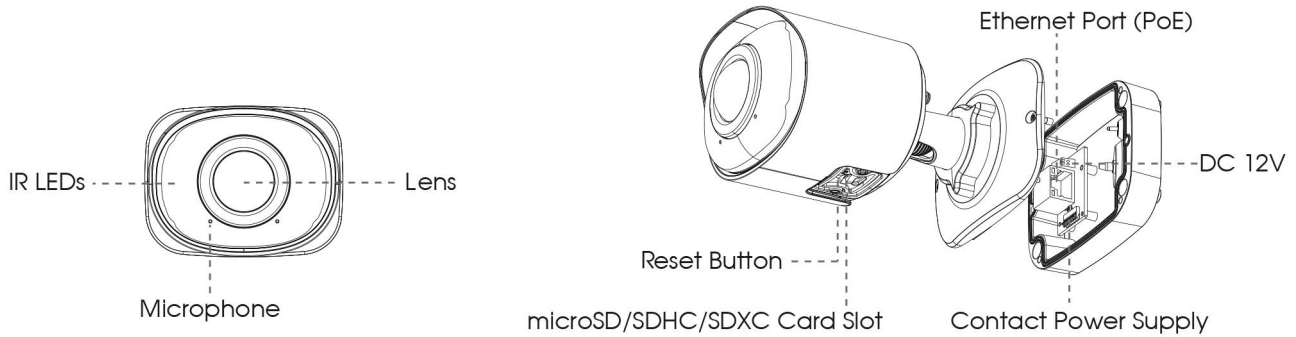

180° Panoramic H.265+ Mini Bullet Network Camera

Structure Diagrams

Units: mm

Accessories Support

A01 Pole Mount

Weight: 720g
Dimensions: 170*51.5*152.6mm

A02 Internal Corner Bracket

Weight: 540g
Dimensions: 170*23.2*205.3mm

A03 External Corner Bracket

Weight: 900g
Dimensions: 170*152.6*76.3mm

Milesight Technology Co.,Ltd. | www.milesight.com

Contact Us: sales@milesight.com | support@milesight.com

Add: 220 NE 51st Street, Oakland Park, Florida 33334, USA
Tel: +1-800-561-0485

Add: 925, Anyang SK V1 Center, LS-ro 116beon-gil, Dongan-gu, Anyang-si, Korea
Tel: +82-31-990-7772

Add: No.23 Wanghai Road, 2nd Software Park, Xiamen, China
Tel: +86-592-5922772