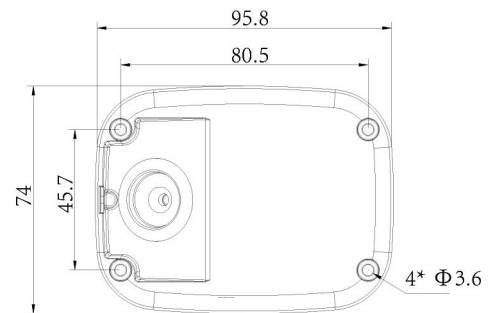

180° Panoramic H.265+ Mini Bullet Network Camera

Structure Diagrams

Units: mm

Accessories Support

A01 Pole Mount

Weight: 720g
Dimensions: 170*51.5*152.6mm

A02 Internal Corner Bracket

Weight: 540g
Dimensions: 170*23.2*205.3mm

A03 External Corner Bracket

Weight: 900g
Dimensions: 170*152.6*76.3mm

Milesight Technology Co.,Ltd. | www.milesight.com

Contact Us: sales@milesight.com | support@milesight.com

Add: 220 NE 51st Street, Oakland Park, Florida 33334, USA
Tel: +1-800-561-0485

Add: 925, Anyang SK V1 Center, LS-ro 116beon-gil, Dongan-gu, Anyang-si, Korea
Tel: +82-31-990-7772

Add: No.23 Wanghai Road, 2nd Software Park, Xiamen, China
Tel: +86-592-5922772