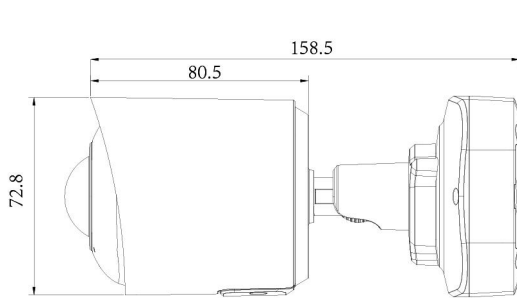

180° Panoramic H.265+ Mini Bullet Network Camera

Structure Diagrams

Units: mm

Accessories Support

A01 Pole Mount

Weight: 720g
Dimensions: 170*51.5*152.6mm

A02 Internal Corner Bracket

Weight: 540g
Dimensions: 170*23.2*205.3mm

A03 External Corner Bracket

Weight: 900g
Dimensions: 170*152.6*76.3mm

Milesight Technology Co.,Ltd. | www.milesight.com

Contact Us: sales@milesight.com | support@milesight.com

Add: 220 NE 51st Street, Oakland Park, Florida 33334, USA
Tel: +1-800-561-0485

Add: 925, Anyang SK V1 Center, LS-ro 116beon-gil, Dongan-gu, Anyang-si, Korea
Tel: +82-31-990-7772

Add: No.23 Wanghai Road, 2nd Software Park, Xiamen, China
Tel: +86-592-5922772