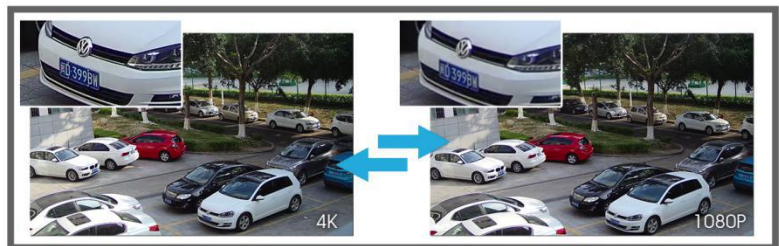

180° Panoramic View

The camera is perfect for whole picture viewing experience. It catches 180° horizontal coverage and 95° vertical coverage, achieving 180° panoramic viewing with only single sensor, which is a revolutionary creation in the bullet model.

Advanced Built-in Microphone

With the built-in microphone which adopts the advanced codec, the camera is able to provide clearer voice. It applies PTFE Membrane to safeguard the built-in microphone, ensuring IP67-rated weather proof capability for reliable performance.