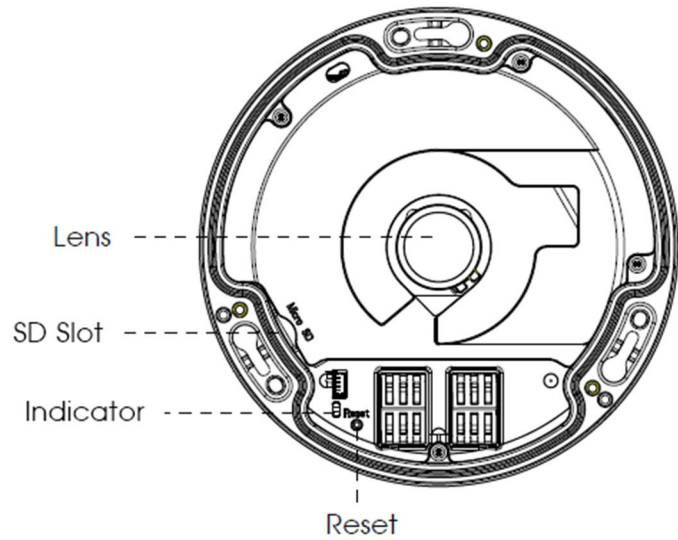

H.265 Fisheye Network Camera

Units: mm

MS-C

9

9 - 12MP

6

Sensor

74-

Fisheye

PB

PoE+H.265

Milesight Technology Co.,Ltd. | www.milesight.com

Add: 7509 N.W. 36th Street, Miami, Florida 33166, USA
Tel: +1-800-561-0485
Mail: sales@milesightusa.com

Add: 9F/901, Star Valley B/D Digital-ro 9gil 99, Geumcheon-gu, Seoul, Korea
Tel: +82-2-839-3335
Mail: charley@milesight.co.kr

Add: No.23 Wanghai Road, 2nd Software Park, Xiamen, China
Tel: +86-592-5922772
Mail: sales@milesight.com