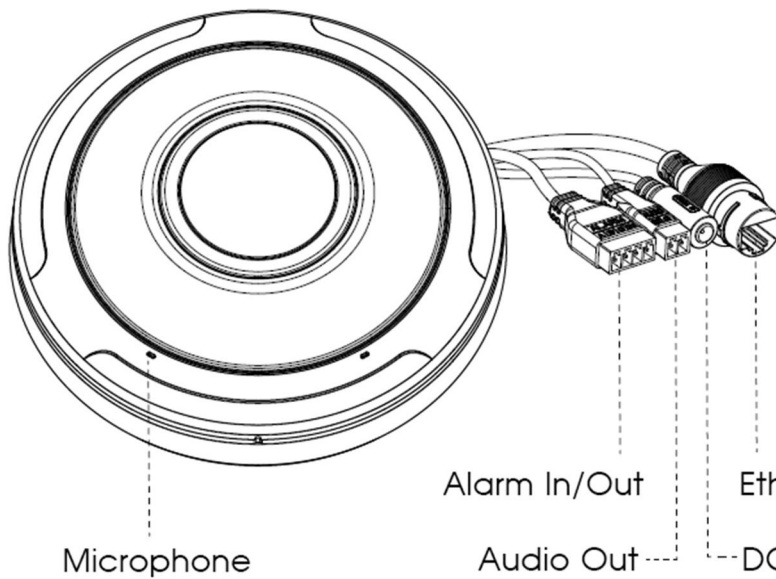

H.265 Fisheye Network Camera

Units: mm

MS-C

9

9 - 12MP

6

Sensor

74-

Fisheye

PB

PoE+H.265

Milesight Technology Co.,Ltd. | www.milesight.com

Add: 7509 N.W. 36th Street, Miami, Florida 33166, USA
Tel: +1-800-561-0485
Mail: sales@milesightusa.com

Add: 9F/901, Star Valley B/D Digital-ro 9gil 99, Geumcheon-gu, Seoul, Korea
Tel: +82-2-839-3335
Mail: charley@milesight.co.kr

Add: No.23 Wanghai Road, 2nd Software Park, Xiamen, China
Tel: +86-592-5922772
Mail: sales@milesight.com