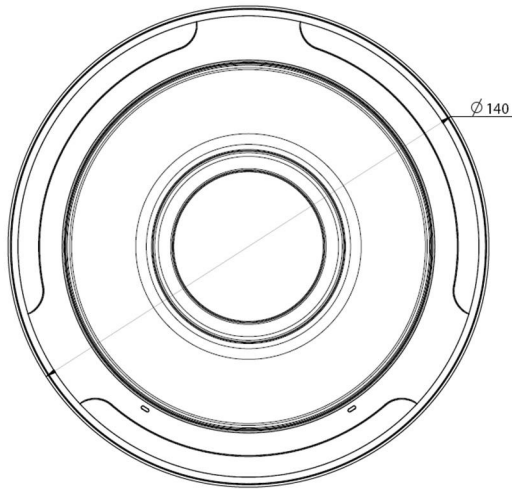

H.265 Fisheye Network Camera

Units: mm

MS-C

9

9 - 12MP

6

Sensor

74-

Fisheye

PB

PoE+H.265

Milesight Technology Co.,Ltd. | www.milesight.com

Add: 7509 N.W. 36th Street, Miami, Florida 33166, USA
Tel: +1-800-561-0485
Mail: sales@milesightusa.com

Add: 9F/901, Star Valley B/D Digital-ro 9gil 99, Geumcheon-gu, Seoul, Korea
Tel: +82-2-839-3335
Mail: charley@milesight.co.kr

Add: No.23 Wanghai Road, 2nd Software Park, Xiamen, China
Tel: +86-592-5922772
Mail: sales@milesight.com