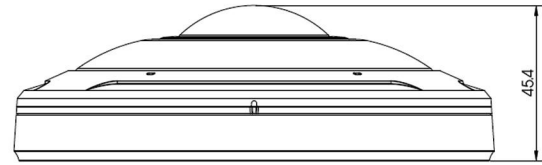

H.265 Fisheye Network Camera