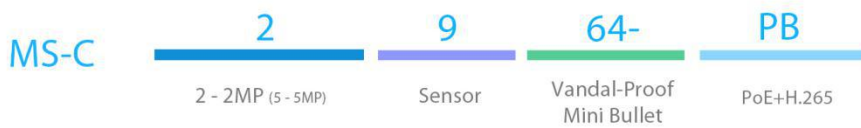

A03 External Corner Bracket

Weight: 900g
Dimensions: 170*152.6*76.3mm

Naming Convention

Milesight Technology Co.,Ltd. | www.milesight.com

Contact Us: sales@milesight.com support@milesight.com

Add: 7509 N.W. 36th Street, Miami, Florida 33166, USA
Tel: +1-800-561-0485