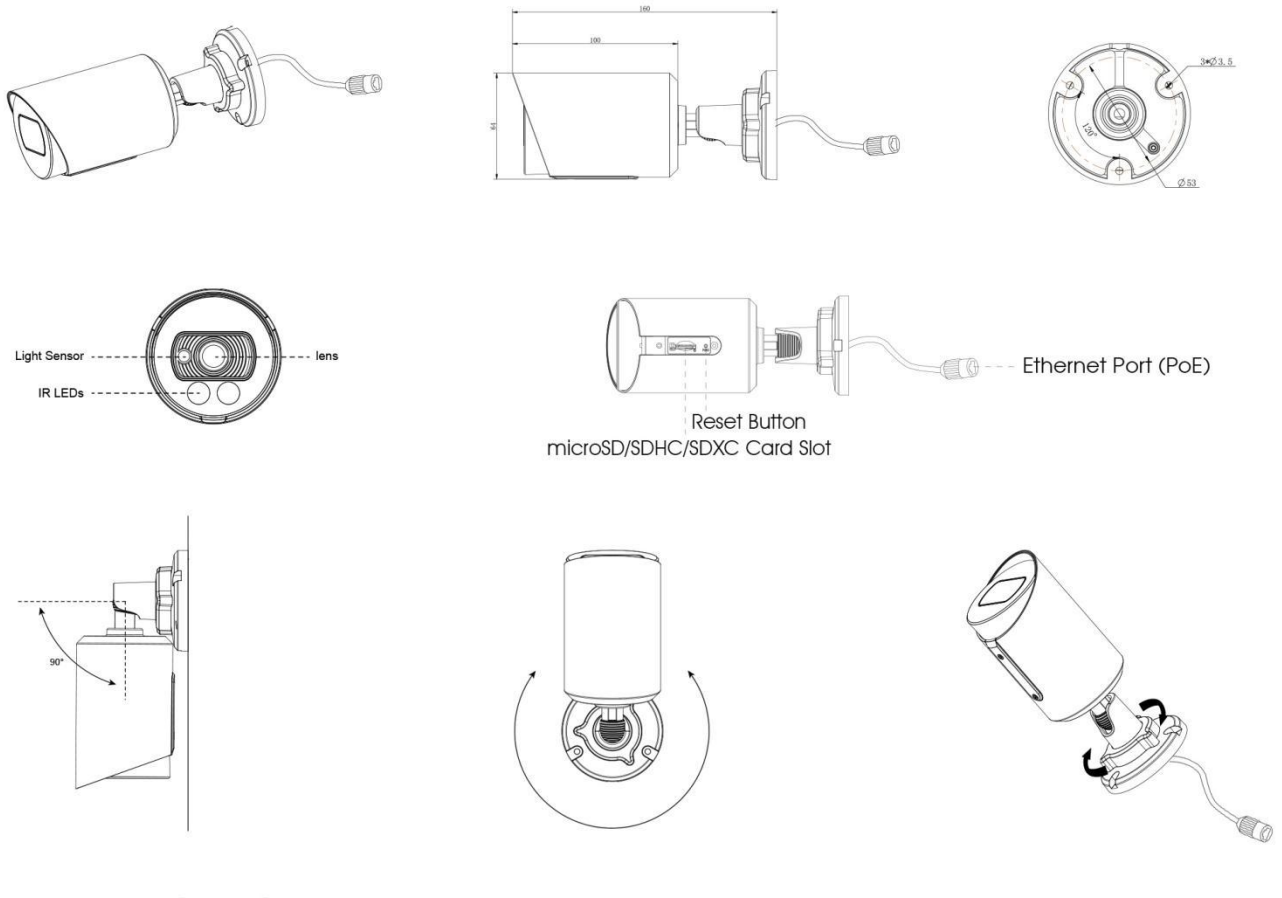

H.265 Vandal-Proof Mini Bullet Network Camera

Structure Diagrams

Units: mm

Accessories Support

A01 Pole Mount

Weight: 720g
Dimensions: 170*51.5*152.6mm

A02 Internal Corner Bracket

Weight: 540g
Dimensions: 170*23.2*205.3mm

A03 External Corner Bracket

Weight: 900g
Dimensions: 170*152.6*76.3mm

Naming Convention

Milesight Technology Co.,Ltd. | www.milesight.com

Contact Us: sales@milesight.com support@milesight.com

Add: 7509 N.W. 36th Street, Miami, Florida 33166, USA
Tel: +1-800-561-0485