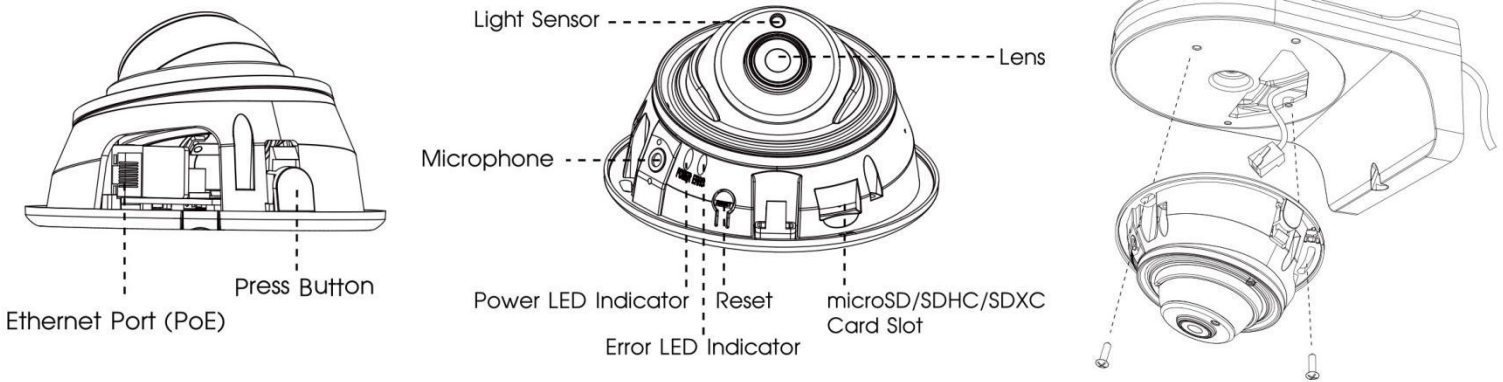

Easy Installation & Adjustment

With a built-in RJ45 port, PoE functionality and 3-axis mechanical design, the installation steps of Milesight IR Mini Dome Camera are as easy as ABC.

H.265 IR Mini Dome Network Camera

V7.13

H.265 IR Mini Dome Network Camera

Structure Diagrams

Units: mm

Accessories Support

A01 Pole mount with stainless steel straps
Weight: 720g
Dimensions: 170*51.5*152.6mm

A02 Corner bracket
Weight: 540g
Dimensions: 170*23.2*205.3mm