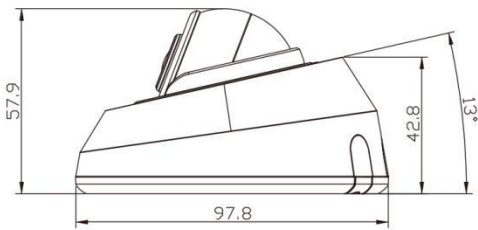

Easy Installation & Adjustment

With a built-in RJ45 port, PoE functionality and 3-axis mechanical design, the installation steps of Milesight IR Mini Dome Camera are as easy as ABC.

H.265 IR Mini Dome Network Camera

V7.13

H.265 IR Mini Dome Network Camera

Structure Diagrams

Units: mm

Accessories Support

A01 Pole mount with stainless steel straps
Weight: 720g
Dimensions: 170*51.5*152.6mm

A02 Corner bracket
Weight: 540g
Dimensions: 170*23.2*205.3mm

A03 Corner bracket
Weight: 900g
Dimensions: 170*152.6*76.3mm

A71 Wall mount
Weight: 531g
Dimensions: 162*124*78 mm

Naming Convention

Milesight Technology Co.,Ltd. | www.milesight.com

Add: 7509 N.W. 36th Street, Miami, Florida 33166, USA
Tel: +1-800-561-0485
Mail: sales@milesightusa.com