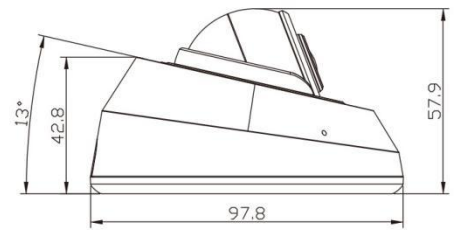

Easy Installation & Adjustment

With a built-in RJ45 port, PoE functionality and 3-axis mechanical design, the installation steps of Milesight IR Mini Dome Camera are as easy as ABC.

H.265 IR Mini Dome Network Camera

V7.13

H.265 IR Mini Dome Network Camera

Structure Diagrams

Units: mm

Accessories Support

A01 Pole mount with stainless steel straps
Weight: 720g
Dimensions: 170*51.5*152.6mm

A02 Corner bracket
Weight: 540g
Dimensions: 170*23.2*205.3mm

A03 Corner bracket
Weight: 900g
Dimensions: 170*152.6*76.3mm

A71 Wall mount
Weight: 531g
Dimensions: 162*124*78 mm

Naming Convention

Milesight Technology Co.,Ltd. | www.milesight.com

Add: 7509 N.W. 36th Street, Miami, Florida 33166, USA
Tel: +1-800-561-0485
Mail: sales@milesightusa.com