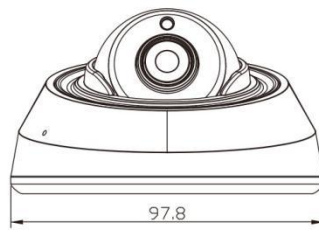

Easy Installation & Adjustment

With a built-in RJ45 port, PoE functionality and 3-axis mechanical design, the installation steps of Milesight IR Mini Dome Camera are as easy as ABC.

H.265 IR Mini Dome Network Camera

V7.13

H.265 IR Mini Dome Network Camera

Structure Diagrams

Units: mm

Accessories Support

A01 Pole mount with stainless steel straps
Weight: 720g
Dimensions: 170*51.5*152.6mm

A02 Corner bracket
Weight: 540g
Dimensions: 170*23.2*205.3mm