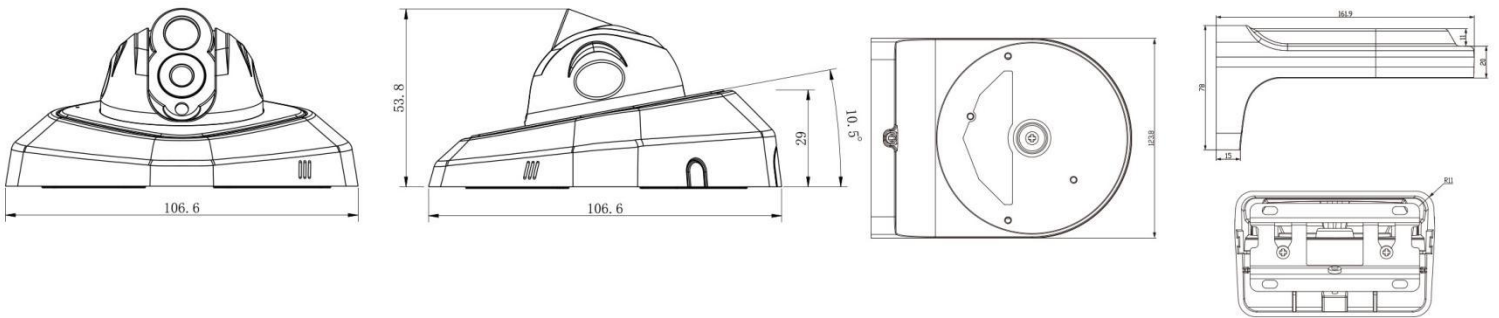

H.265 IR Mini Dome Network Camera

Structure Diagrams

Units: mm

Accessories Support

A01 Pole mount with stainless steel straps
Weight: 720g
Dimensions: 170*51.5*152.6mm

A02 Corner bracket
Weight: 540g
Dimensions: 170*23.2*205.3mm

A03 Corner bracket
Weight: 900g
Dimensions: 170*152.6*76.3mm

A71 Wall mount
Weight: 531g
Dimensions: 162*124*78 mm