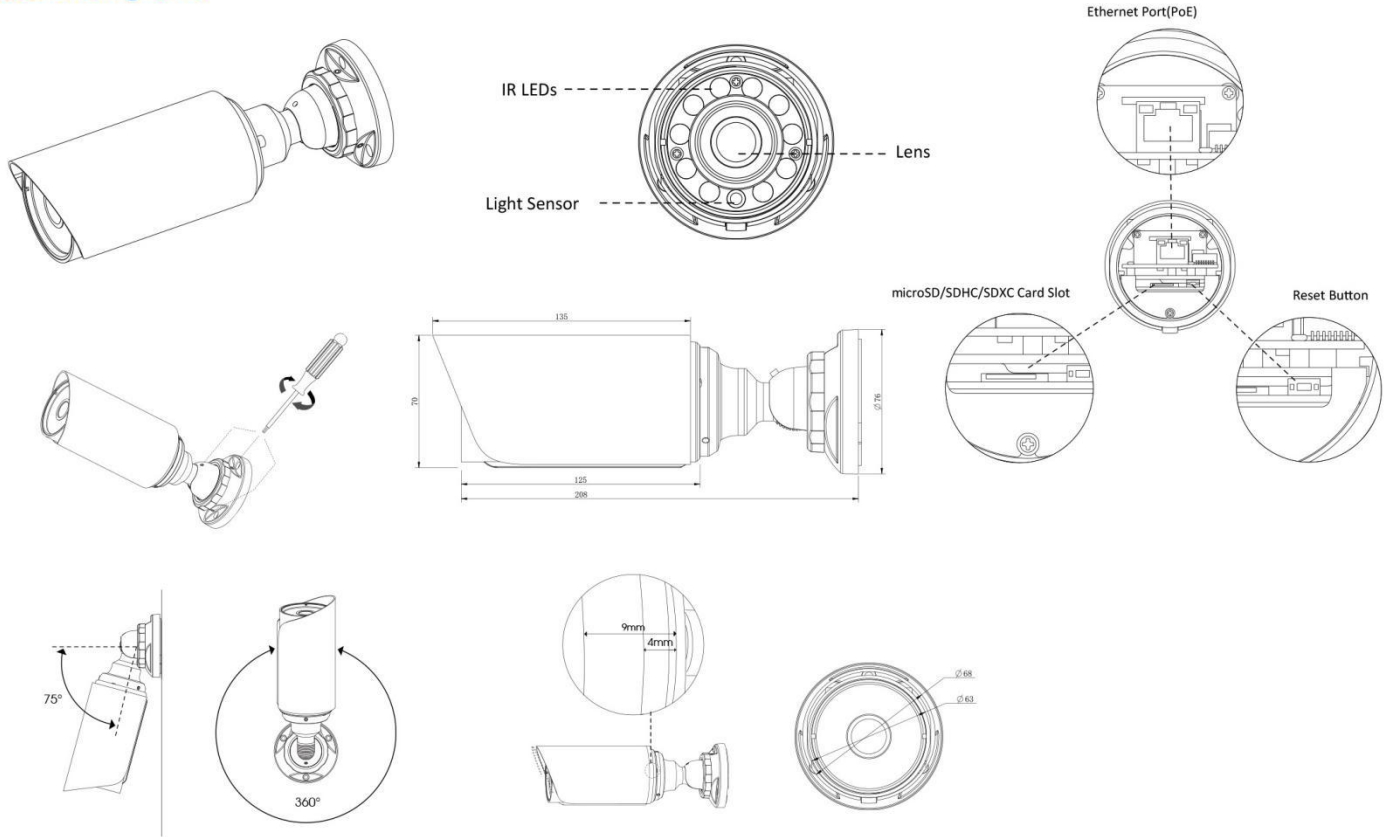

H.265 Mini Bullet Network Camera

Structure Diagrams

Units: mm

Accessories Support

A01 Pole mount with stainless steel straps
Weight: 720g
Dimensions: 170*51.5*152.6mm

A01-N Pole mount with stainless steel straps
Weight: 730g
Dimensions: 170*51.5*152.6mm

A02 Corner bracket
Weight: 540g
Dimensions: 170*23.2*205.3mm

A03 Corner bracket
Weight: 900g
Dimensions: 170*152.6*76.3mm

A63 Junction Box
Weight: 620g
Dimensions: 134*127*40mm

Naming Convention

Milesight Technology Co.,Ltd. | www.milesight.com