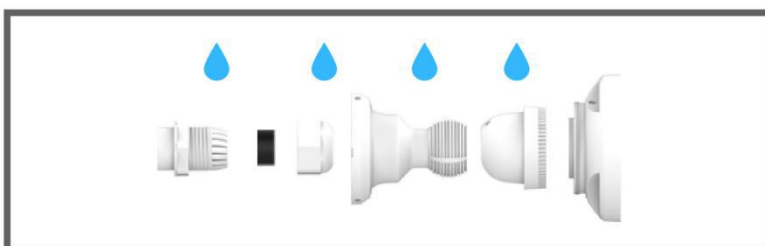

Weather-proof Design

For easy management and weather resistant, the camera is also equipped with a mounting bracket that conceals the cable within, offering a well-rounded protection of the cable from any water, dust or shock damages.