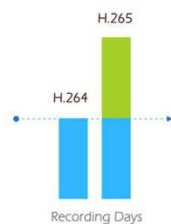

4K H.265 Mini PoE NVR 1000 Series

[DATASHEET](#)

KEY FEATURES

- **Powerful Decoding Capacity** (Maximum supporting 8*1080P or 9*720P network cameras viewing at the same time.)
- **3.5" HDD** (1 SATA of 3.5" HDD, providing 10TB hard disk storage.)
- **Exquisite Structure & Easy Installation** (115mm*115mm*180mm sizes, exquisite design and easy to install.)
- **Revolutionary Thermal Design** (The aluminum casing serves as a heat sink and the ventilation holes on rear and bottom panels maximize airflow and carry the heat easily.)

Plug and Play

Milesight 9-CH Mini PoE NVR features 4 independent PoE ports. The NVR will automatically detect, configure and play the live view of the network cameras once the cable is plugged.

H.265+H.264

Smartly figure out and switch between H.264 and H.265 automatically. It will extend the days to save recording file with H.265 than with other compressions.

4K Ultra HD

Milesight 4K Mini NVR is a patent design 9-CH NVR which can work with all ONVIF-compliant IP cameras, supporting dual stream, and up to 4K definition.

Excellent Heat Dissipation

Ventilation holes on rear and bottom panels, an fan inside Mini PoE NVR drives airflow, offering excellent performance of cooling and ensuring great protection for components. The aluminum casing united a special panel on bottom improves the effect of heat dissipation.