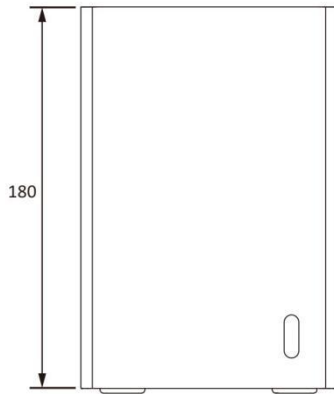

Model		MS-N1009-UPT
Video/Audio Input	Network Video Input	9-CH
	Bandwidth	90Mbps
Video/Audio Output	HDMI Output	1-CH, Resolution: 3840x2160/30Hz, 1920x1080/60Hz, 1920x1080/50Hz, 1280x1024/60H, 1280x720/60Hz, 1024x768/60Hz HDMI Supports Audio Output
	Dual Stream	Support
	Recording Resolution	8MP/6MP/5MP/4MP/3MP/1080P/UXGA/720P/D1/VGA/CIF/QCIF
	Synchronous Playback	2*(30fps @8MP), 2*(30fps @6MP), 3*(20fps @5MP), 4*(20fps @4MP), 5*(30fps @3MP), 8*(30fps @1080P), 9*(30fps @720P)
Video/Audio Compression	Video Compression	H.265(HEVC)/H.264
	Audio Compression	G.711/AAC
	Sample Rate	8KHz/16KHz
	Synchronous Recording	9*5MP
Storage	Driver	1*SATA HDD(3.5")
	Capacity	Up to 10TB capacity for each HDD
Recording Management	Recording	Manual Recording, Timing Recording, Motion Detection Recording
	Snapshot	Manual Snapshot
	Playback	Video Playback, Image Playback
Backup	Backup	Video Backup, Image Backup
Network	Protocol	IPv4, TCP, UDP, RTP, RTSP, RTCP, HTTP, DNS, DDNS, DHCP, NTP, SNTP, SMTP
External Interface	Network Interface	1*RJ45 100M/1000M
	USB Interface	2*USB 2.0
PoE Interface	Interface	4*RJ45 10M/100M
	Power Output	≤40W
	Supported Standard	IEEE 802.3af
General	Keyboard Control	Milesight Keyboard (MS-K02)
	Power Supply	DC 48V 1.25A
	Consumption	≤6W(Without HDD, without enabling PoE)
	Working Conditions	Temperature: 0℃~+40℃ Humidity: 10%~90%
	Dimensions	115mm(W)×115mm(D)×180mm(H)
	Weight	1.5Kg
	Warranty	3/5 Years

Interfaces

- 1. LED Indicator
- 2. Power
- 3. USB
- 4. HDMI
- 5. LAN
- 6. PoE Port 1/2/3/4
- 7. Power
- 8. Ventilation Hole

Structure Diagrams

Units: mm

Naming Convention