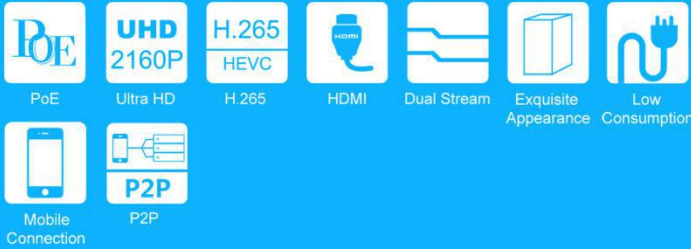

4K H.265 Mini PoE NVR 1000 Series

[DATASHEET](#)

KEY FEATURES

- ▶ **Powerful Decoding Capacity** (Maximum supporting 8*1080P or 9*720P network cameras viewing at the same time.)
- ▶ **3.5" HDD** (1 SATA of 3.5" HDD, providing 10TB hard disk storage.)
- ▶ **Exquisite Structure & Easy Installation** (115mm*115mm*180mm sizes, exquisite design and easy to install.)
- ▶ **Revolutionary Thermal Design** (The aluminum casing serves as a heat sink and the ventilation holes on rear and bottom panels maximize airflow and carry the heat easily.)

Smartly figure out and switch between H.264 and H.265 automatically. It will extend the days to save recording file with H.265 than with other compressions.

4K Ultra HD

Milesight 4K Mini NVR is a patent design 9-CH NVR which can work with all ONVIF-compliant IP cameras, supporting dual stream, and up to 4K definition.