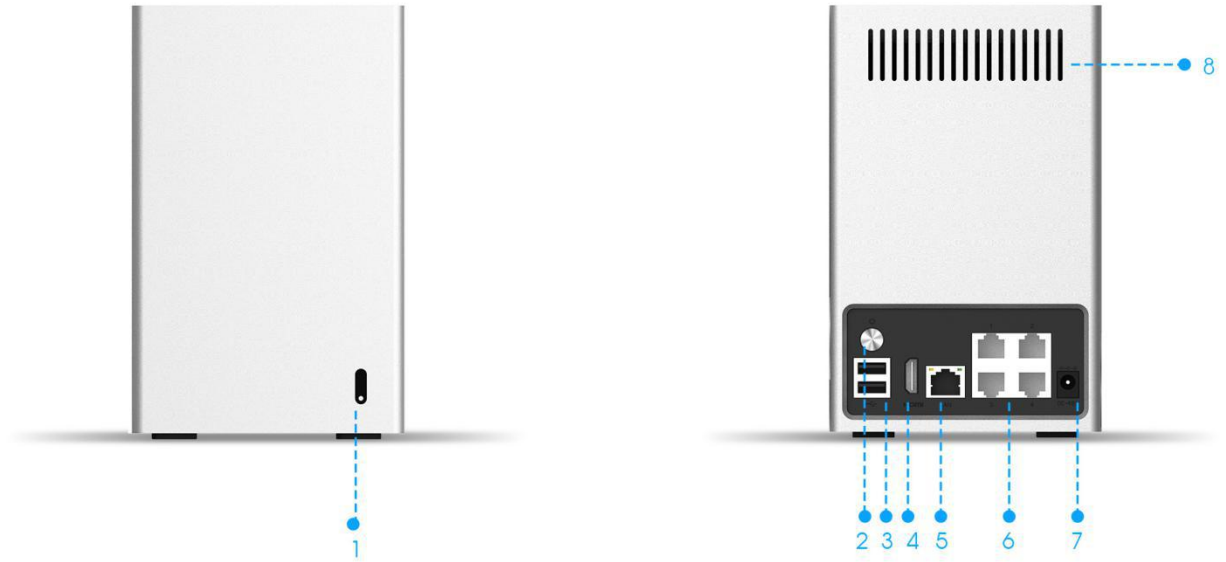

4K H.265 Mini PoE NVR 1000 Series

[DATASHEET](#)

KEY FEATURES

- ▶ **Powerful Decoding Capacity** (Maximum supporting 8*1080P or 9*720P network cameras viewing at the same time.)
- ▶ **3.5" HDD** (1 SATA of 3.5" HDD, providing 10TB hard disk storage.)
- ▶ **Exquisite Structure & Easy Installation** (115mm*115mm*180mm sizes, exquisite design and easy to install.)
- ▶ **Revolutionary Thermal Design** (The aluminum casing serves as a heat sink and the ventilation holes on rear and bottom panels maximize airflow and carry the heat easily.)

Excellent Heat Dissipation

Ventilation holes on rear and bottom panels, an fan inside Mini PoE NVR drives airflow, offering excellent performance of cooling and ensuring great protection for components. The aluminum casing united a special panel on bottom improves the effect of heat dissipation.

Interfaces

- 1. LED Indicator
- 2. Power
- 3. USB
- 4. HDMI
- 5. LAN
- 6. PoE Port 1/2/3/4
- 7. Power
- 8. Ventilation Hole

Structure Diagrams

Units: mm

Naming Convention