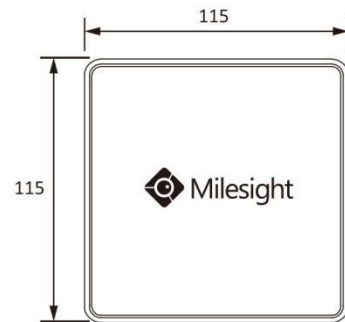

Model		MS-N1009-UPT
Video/Audio Input	Network Video Input	9-CH
	Bandwidth	90Mbps
Video/Audio Output	HDMI Output	1-CH, Resolution: 3840x2160/30Hz, 1920x1080/60Hz, 1920x1080/50Hz, 1280x1024/60H, 1280x720/60Hz, 1024x768/60Hz HDMI Supports Audio Output
	Dual Stream	Support
	Recording Resolution	8MP/6MP/5MP/4MP/3MP/1080P/UXGA/720P/D1/VGA/CIF/QCIF
	Synchronous Playback	2*(30fps @8MP), 2*(30fps @6MP), 3*(20fps @5MP), 4*(20fps @4MP), 5*(30fps @3MP), 8*(30fps @1080P), 9*(30fps @720P)
Video/Audio Compression	Video Compression	H.265(HEVC)/H.264
	Audio Compression	G.711/AAC
	Sample Rate	8KHz/16KHz
	Synchronous Recording	9*5MP
Storage	Driver	1*SATA HDD(3.5")
	Capacity	Up to 10TB capacity for each HDD
Recording Management	Recording	Manual Recording, Timing Recording, Motion Detection Recording
	Snapshot	Manual Snapshot
	Playback	Video Playback, Image Playback
Backup	Backup	Video Backup, Image Backup
Network	Protocol	IPv4, TCP, UDP, RTP, RTSP, RTCP, HTTP, DNS, DDNS, DHCP, NTP, SNTP, SMTP
External Interface	Network Interface	1*RJ45 100M/1000M
	USB Interface	2*USB 2.0
PoE Interface	Interface	4*RJ45 10M/100M
	Power Output	≤40W
	Supported Standard	IEEE 802.3af
General	Keyboard Control	Milesight Keyboard (MS-K02)
	Power Supply	DC 48V 1.25A
	Consumption	≤6W(Without HDD, without enabling PoE)
	Working Conditions	Temperature: 0℃~+40℃ Humidity: 10%~90%
	Dimensions	115mm(W)×115mm(D)×180mm(H)
	Weight	1.5Kg
	Warranty	3/5 Years

Interfaces

- 1. LED Indicator
- 2. Power
- 3. USB
- 4. HDMI
- 5. LAN
- 6. PoE Port 1/2/3/4
- 7. Power
- 8. Ventilation Hole

Structure Diagrams

Units: mm

Naming Convention