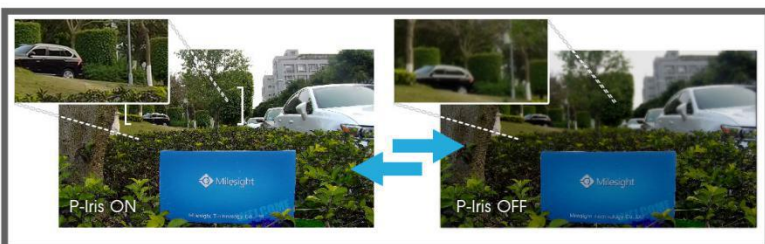

P-Iris

By adjusting the most suitable aperture position, to fully use the best part of the lens, P-Iris can control iris more precisely, offering no diffraction under strong light to give you a more clear scene with depth of view.