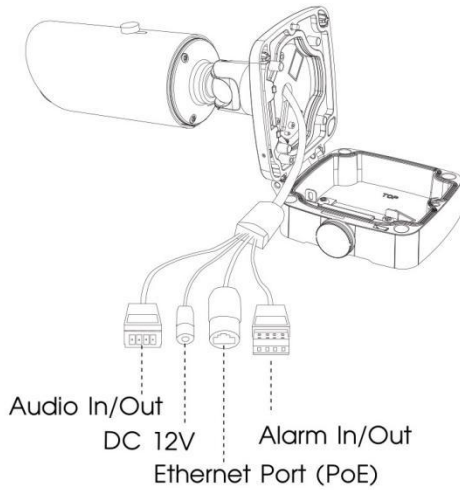

Structure Diagrams