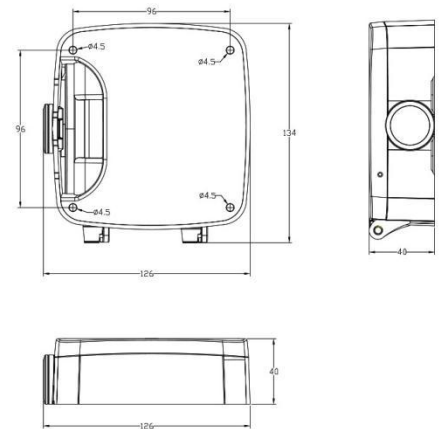

Structure Diagrams

Units: mm

Accessories Support

A01 Pole mount with stainless steel straps
Weight: 720g
Dimensions: 170*51.5*152.6mm

A01-N Pole mount with stainless steel straps
Weight: 730g
Dimensions: 170*51.5*152.6mm

A02 Corner bracket
Weight: 540g
Dimensions: 170*23.2*205.3mm

A03 Corner bracket
Weight: 900g
Dimensions: 170*152.6*76.3mm

A02 Junction box
Weight: 510g
Dimensions: 134*127*40mm

Naming Convention