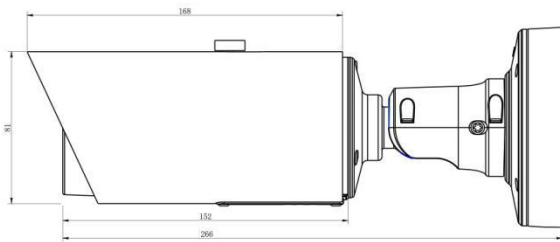

Structure Diagrams

Units: mm

Accessories Support

A01 Pole mount with stainless steel straps
Weight: 720g
Dimensions: 170*51.5*152.6mm

A01-N Pole mount with stainless steel straps
Weight: 730g
Dimensions: 170*51.5*152.6mm

A02 Corner bracket
Weight: 540g
Dimensions: 170*23.2*205.3mm

A03 Corner bracket
Weight: 900g
Dimensions: 170*152.6*76.3mm

A02 Junction box
Weight: 510g
Dimensions: 134*127*40mm

Naming Convention