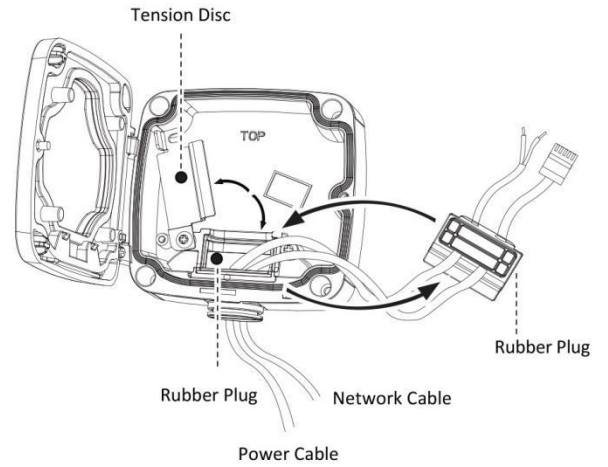

P-Iris

By adjusting the most suitable aperture position, to fully use the best part of the lens, P-Iris can control iris more precisely, offering no diffraction under strong light to give you a more clear scene with depth of view.

Structure Diagrams

Units: mm

Accessories Support

A01 Pole mount with stainless steel straps
Weight: 720g
Dimensions: 170*51.5*152.6mm

A01-N Pole mount with stainless steel straps
Weight: 730g
Dimensions: 170*51.5*152.6mm