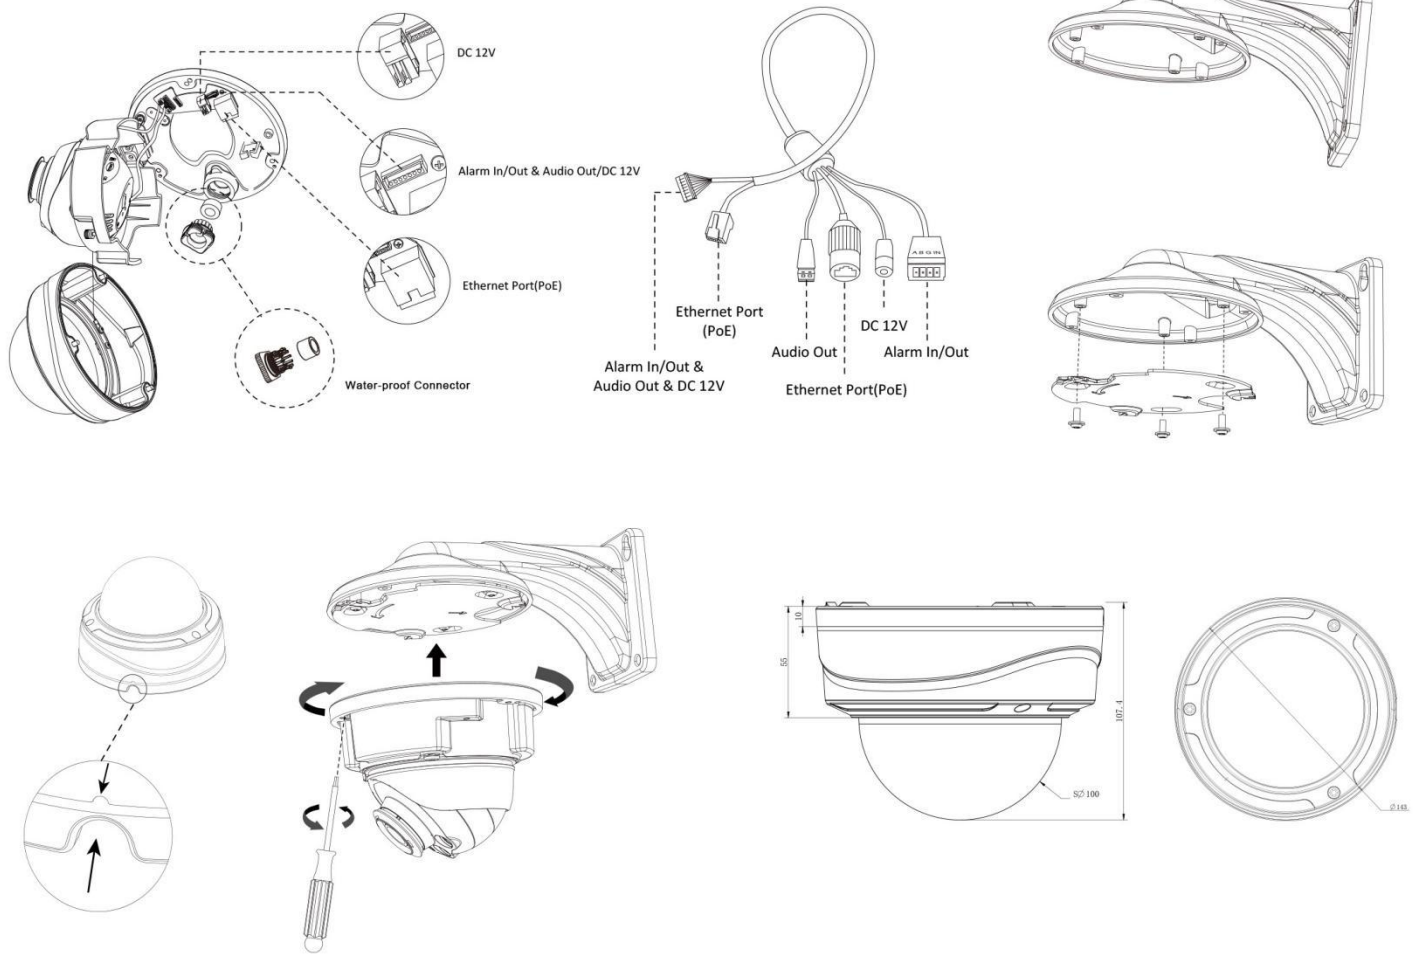

## Structure Diagrams

Units: mm

## Accessories Support

A01 Pole mount with stainless steel straps  
Weight: 720g  
Dimensions: 170\*51.5\*152.6mm

A01-N Pole mount with stainless steel straps  
Weight: 730g  
Dimensions: 170\*51.5\*152.6mm