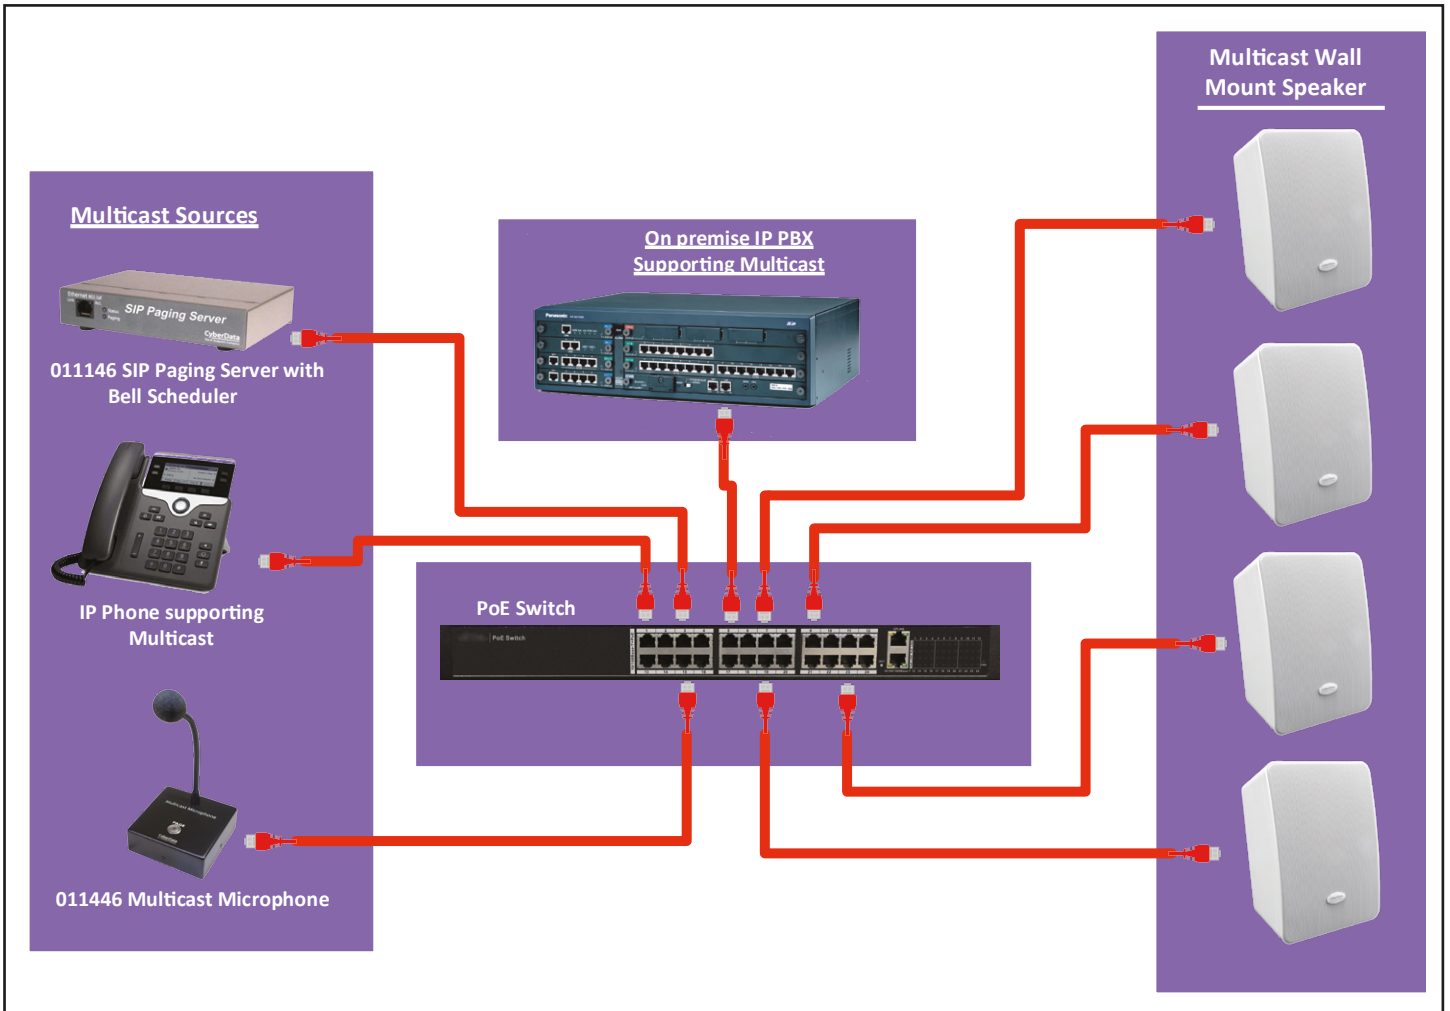

Multicast Wall Mount Speaker

The CyberData Multicast Wall Mount Speaker is an economical Power-over-Ethernet (PoE 802.3af) and Voice-over-IP (VoIP) public address product. It easily connects to your PoE network with a single Ethernet cable connection. The speaker is capable of playing messages from any multicast source like the **CyberData SIP Paging Server with Bell Scheduler (PN#011146)**. The device's streamlined case and included mounting hardware offers an easy installation in almost any environment.

Related Products:

011458 Multicast Ceiling Speaker

011446 Multicast VoIP Microphone

011146 SIP Paging Server with Bell Scheduler

Specifications

Ethernet I/F	10/100 Mbps
Protocol	RTP
Power Input	PoE 802.3af
Audio Output	802.3af - SPL 98 dB @ 1 meter
Payload Types	G.711 a-law, G.711μ-law, and G.729
Network Security	TLS/SSL 1.2
Operating Range	Temperature: -40° C to 55° C (-40° F to 131° F) Humidity: 5-95%, non-condensing
Storage Temperature	-40° C to 70° C (-40° F to 158° F)
Storage Altitude	Up to 15,000 ft. (4573 m)
Dimensions*	6.42 in. [163 mm] Length 5.39 in. [137 mm] Width 9.18 in. [233 mm] Height
Weight	3.8 lbs [1.72 kg]
Boxed Weight	4.4 lbs [1.96 kg]
Compliance	CE; EMC Directive – Class A EN 55032 & EN 55024, LV Safety Directive – EN 60950-1, RoHS Compliant, FCC; Part 15 Class A, Industry Canada; ICES-3 Class A, IEEE 802.3 Compliant
Warranty	2 Years Limited
Part Number	011487

*Dimensions are measured from the perspective of the product being upright with the front of the product facing you.

Multicast Wall Mount Speaker

Typical IP Speaker Configuration

Dimensions