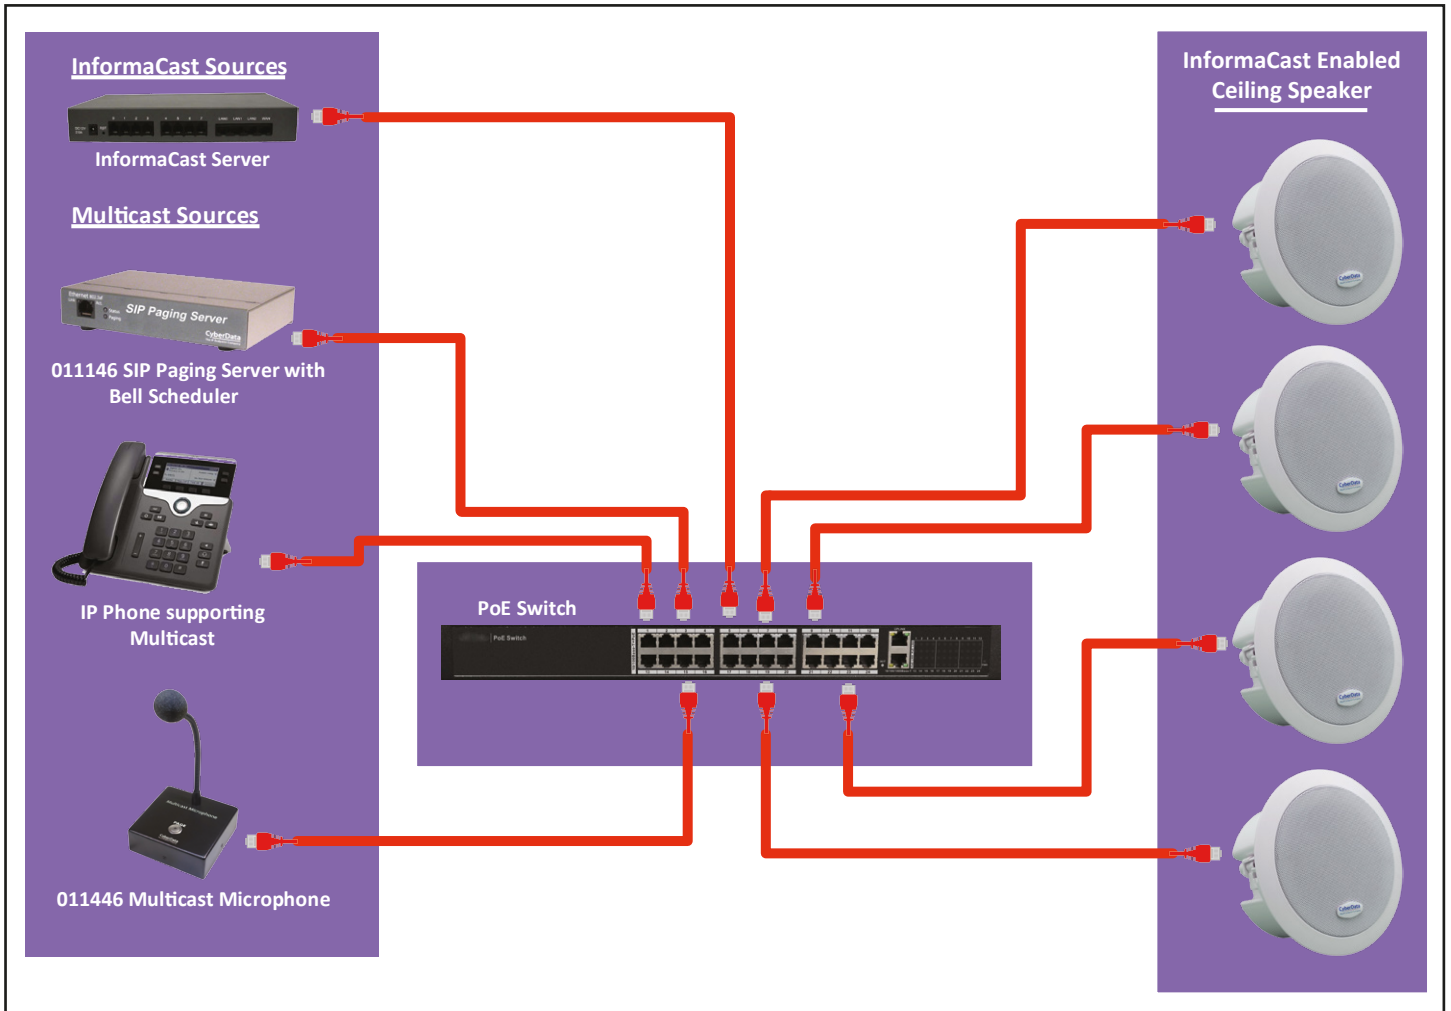

InformaCast Enabled Ceiling Speaker

CyberData

The IP Endpoint Company

The CyberData InformaCast Enabled Ceiling Speaker is an economical Power-over-Ethernet (PoE 802.3af) and Voice-over-IP (VoIP) public address product that plays InformaCast and multicast messages. It easily connects to your PoE network with a single Ethernet cable connection. The device's small footprint allows the speaker to be discreetly mounted in your ceilings.

Related Products:

011505 InformaCast Enabled Wall Mount Speaker

011446 Multicast VoIP Microphone

011146 SIP Paging Server with Bell Scheduler

Specifications

Ethernet I/F	10/100 Mbps
Protocol	RTP
Notification Software	Singlewire InformaCast v4.0 and above
Power Input	PoE 802.3af
Audio Output	802.3af – SPL 99 dB @ 1 meter
Payload Types	G.711 a-law, G.711μ-law, and G.729
Network Security	TLS/SSL 1.2
Operating Range	Temperature: -40° C to 55° C (-40° F to 131° F) Humidity: 5-95%, non-condensing
Storage Temperature	-40° C to 70° C (-40° F to 158° F)
Storage Altitude	Up to 15,000 ft. (4573 m)
Dimensions*	7.93 in. [201.5 mm] Grill Diameter 6.70 in. [170 mm] Can Diameter 3.52 in. [89.4 mm] Can Depth
Weight	2.4 lbs [1.09 kg]
Boxed Weight	2.9 lbs [1.32 kg]
Compliance	CE; EMC Directive – Class A EN 55032 & EN 55024, LV Safety Directive – EN 60950-1, RoHS Compliant, FCC; Part 15 Class A, Industry Canada; ICES-3 Class A, IEEE 802.3 Compliant
Warranty	2 Years Limited
Part Number	011504

*Dimensions are measured from the perspective of the product being upright with the front of the product facing you.

InformaCast Enabled Ceiling Speaker

Typical IP Speaker Configuration

Dimensions