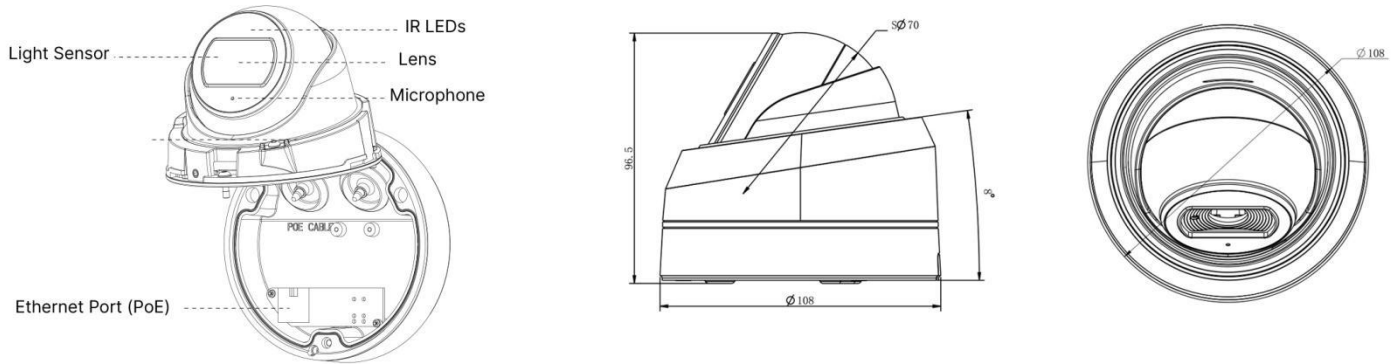

H.265+ Weather-proof Mini Dome Network Camera

| | | |
|----------------|----------------------|---|
| System | Storage | Support microSD/SDHC/SDXC Card Local Storage, up to 256G |
| | Advanced Function | BLC, HLC, 2D DNR, 3D DNR, Defog, AWB, EIS, IP Address Filtering, AGC, Anti-flicker, Corridor Mode, Deblur, Watermark |
| | SIP/VoIP Support | Yes, Voice & Video-over-IP |
| | Event Trigger | Motion Detection, Network Disconnection, Audio Alarm, etc. |
| | Event Action | FTP Upload, SMTP Upload, SD Card Record, SIP Phone, HTTP Notification, etc. |
| | Video Analysis | Region Entrance, Region Exiting, Advanced Motion Detection, Tamper Detection, Line Crossing, Loitering, Human Detection, People Counting, Object Left, Object Removed |
| | System Compatibility | ONVIF Profile G & Q & S & T, API |
| General | Working Temperature | -40°C~60°C |
| | Working Humidity | 0~90%(Non-condensing) |
| | Power Supply | PoE (802.3af) |
| | Power Consumption | 2.5W MAX 4W MAX (With IR on) |
| | Housing | Vandal-proof IK10-rated Metal Housing / Up to IP67-rated for Weather-resistant Performance |
| | Weight | 600g (Junction Box Version) / 410g (Cable Out Version) |
| | Dimensions | Φ108mmX96.5mm (Junction Box Version) / Φ106mmX76.5mm (Cable Out Version) |
| | Warranty | 3/5 Years |

H.265+ Weather-proof Mini Dome Network Camera

Structure Diagrams

Junction Box Version

Cable Out Version

Units: mm

Accessories Support

A01 Pole Mount

Weight: 720g
Dimensions: 170*51.5*152.6mm

A03 External Corner Bracket

Weight: 900g
Dimensions: 170*152.5*76.3mm

A71 Wall Mount

Weight: 530g
Dimensions: 162*124*78 mm

A81 Recessed Mount

Weight: 450g
Dimensions: 168.9*168.9*91.3mm

A83 Junction Box

Weight: 270g
Dimensions: φ122*45.5mm