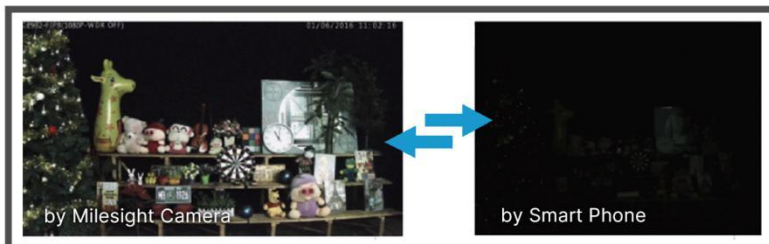

H.265+ Weather-proof Mini Dome Network Camera

IP67
IK10

DATASHEET

KEY FEATURES

- ▶ **Smart Stream** (Bandwidth, storage and bit rate are saved with Smart Stream ON, eg, H.265+ saves 70%~80% bandwidth that of H.264.)
- ▶ **Advanced Functions** (Boasting to support various advanced functions such as HLC, Defog, ROI.)
- ▶ **Built-in Microphone** (Supporting audio function to hear what is happening in front of the camera.)
- ▶ **SIP** (Session Initiation Protocol. Providing audio/alarm/intercom and video streaming for mobile phones and video phones.)
- ▶ **3-Axis Mechanical Design** (Featuring 3-axis mechanical design for fast and easy adjustment of the camera's viewing angle.)

Video Content Analysis

Milesight VCA with 10 detection modes provides advanced, accurate smart video analysis for Milesight network cameras, enabling the comprehensive surveillance function and quicker response to different monitoring scenes.