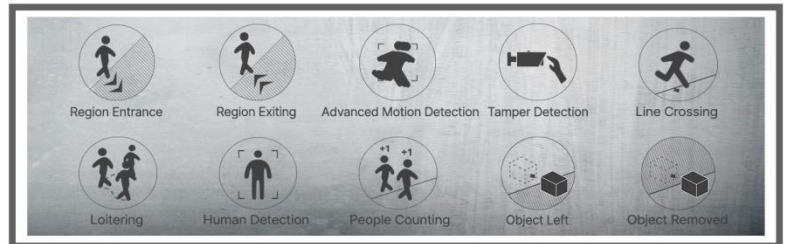

H.265+ Weather-proof Mini Dome Network Camera

IP67
IK10

DATASHEET

KEY FEATURES

- ▶ **Smart Stream** (Bandwidth, storage and bit rate are saved with Smart Stream ON, eg, H.265+ saves 70%~80% bandwidth that of H.264.)
- ▶ **Advanced Functions** (Boasting to support various advanced functions such as HLC, Defog, ROI.)
- ▶ **Built-in Microphone** (Supporting audio function to hear what is happening in front of the camera.)
- ▶ **SIP** (Session Initiation Protocol. Providing audio/alarm/intercom and video streaming for mobile phones and video phones.)
- ▶ **3-Axis Mechanical Design** (Featuring 3-axis mechanical design for fast and easy adjustment of the camera's viewing angle.)

Video Content Analysis

Milesight VCA with 10 detection modes provides advanced, accurate smart video analysis for Milesight network cameras, enabling the comprehensive surveillance function and quicker response to different monitoring scenes.