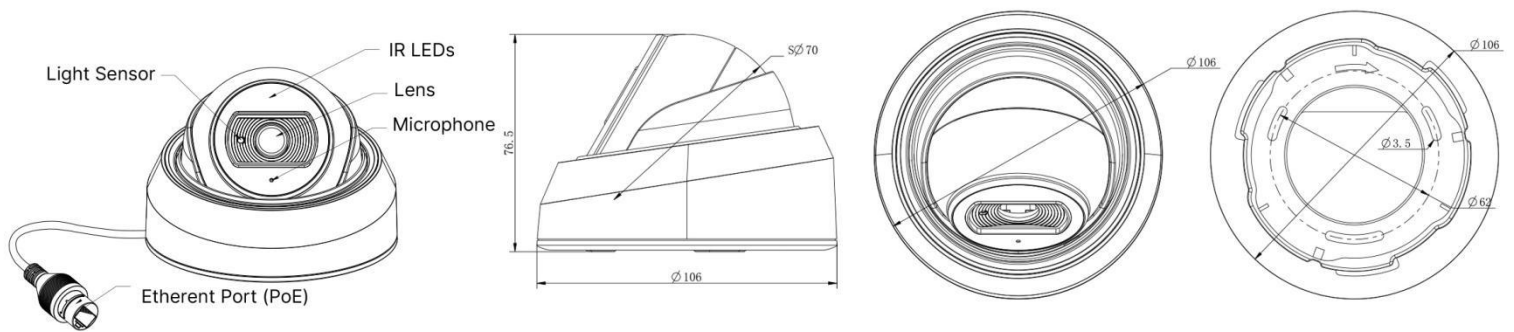

H.265+ Weather-proof Mini Dome Network Camera

Structure Diagrams

Junction Box Version

Cable Out Version

Units: mm

Accessories Support

A01 Pole Mount

Weight: 720g
Dimensions: 170*51.5*152.6mm

A03 External Corner Bracket

Weight: 900g
Dimensions: 170*152.5*76.3mm

A71 Wall Mount

Weight: 530g
Dimensions: 162*124*78 mm

A81 Recessed Mount

Weight: 450g
Dimensions: 168.9*168.9*91.3mm

A83 Junction Box

Weight: 270g
Dimensions: φ122*45.5mm