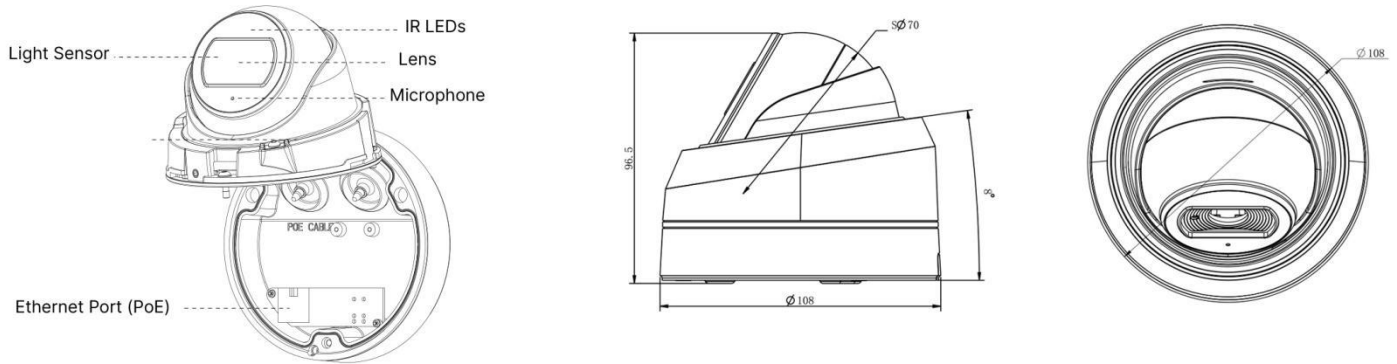

H.265+ Weather-proof Mini Dome Network Camera

System	Storage	Support microSD/SDHC/SDXC Card Local Storage, up to 256G
	Advanced Function	BLC, HLC, 2D DNR, 3D DNR, Defog, AWB, EIS, IP Address Filtering, AGC, Anti-flicker, Corridor Mode, Deblur, Watermark
	SIP/VoIP Support	Yes, Voice & Video-over-IP
	Event Trigger	Motion Detection, Network Disconnection, Audio Alarm, etc.
	Event Action	FTP Upload, SMTP Upload, SD Card Record, SIP Phone, HTTP Notification, etc.
	Video Analysis	Region Entrance, Region Exiting, Advanced Motion Detection, Tamper Detection, Line Crossing, Loitering, Human Detection, People Counting, Object Left, Object Removed
	System Compatibility	ONVIF Profile G & Q & S & T, API
General	Working Temperature	-40°C~60°C
	Working Humidity	0~90%(Non-condensing)
	Power Supply	PoE (802.3af)
	Power Consumption	2.5W MAX 4W MAX (With IR on)
	Housing	Vandal-proof IK10-rated Metal Housing / Up to IP67-rated for Weather-resistant Performance
	Weight	600g (Junction Box Version) / 410g (Cable Out Version)
	Dimensions	Φ108mmX96.5mm (Junction Box Version) / Φ106mmX76.5mm (Cable Out Version)
	Warranty	3/5 Years

H.265+ Weather-proof Mini Dome Network Camera

Structure Diagrams

Junction Box Version

Cable Out Version

Units: mm

Accessories Support

A01 Pole Mount

Weight: 720g
Dimensions: 170*51.5*152.6mm

A03 External Corner Bracket

Weight: 900g
Dimensions: 170*152.5*76.3mm

A71 Wall Mount

Weight: 530g
Dimensions: 162*124*78 mm

A81 Recessed Mount

Weight: 450g
Dimensions: 168.9*168.9*91.3mm

A83 Junction Box

Weight: 270g
Dimensions: φ122*45.5mm