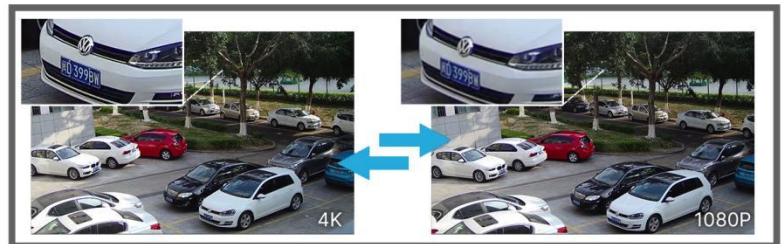

30fps@4K

Providing 4K HD resolution with frame rate of 30fps, the camera performs well in catching detailed image regardless of the moving speed.

1/1.8" Sensor@36X Model

Seldom used in Speed Dome Cameras, the 1/1.8" sensor applied in the 36X model allows Milesight Speed Dome Camera to deliver clear night image quality.

Up to 42X Optical Zoom

Embedded with optical zoom lens, the cameras' resolution is up to 42X optical zoom which allows the user to zoom up to distant objects while still maintaining the clarity and delivering high quality video over the entire zoom range.