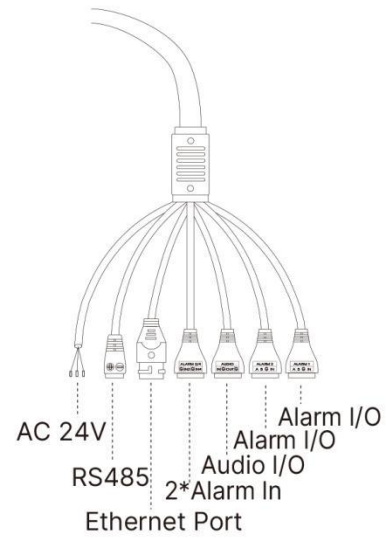

23X/30X/36X/42X H.265+ Speed Dome Network Camera

Interface	Ethernet	1*RJ45 10M/100M Ethernet Port
	Audio I/O	1/1
	Alarm I/O	4/2
	RS485	Support
Network	Network Storage	NAS(Support NFS, SMB/CIFS), ANR
	Protocol	IPv4/IPv6, ARP, TCP, UDP, RTCP, RTP, RTSP, RTMP, HTTP, HTTPS, DNS, DDNS, DHCP, FTP, NTP, SMTP, SNMP, UPnP, Bonjour, SIP, PPPoE, VLAN, 802.1x, QoS, IGMP, ICMP, SSL
Audio	Audio Compression	G.711/AAC/G.722/G.726
	Audio Sampling Rate	8/16/32/44.1/48KHz
	Audio Bit Rate	16~256kbps
	Two-way Audio	Support
System	Storage	Support microSD/SDHC/SDXC Card Local Storage, up to 256G
	Advanced Function	BLC, HLC, 2D DNR, 3D DNR, Defog, AWB, EIS, IP Address Filtering, AGC, Anti-flicker, Corridor Mode, Deblur, Watermark
	SIP/VoIP Support	Yes, Voice & Video-over-IP
	Event Trigger	Motion Detection, Network Disconnection, External Input, Audio Alarm, etc.
	Event Action	FTP Upload, SMTP Upload, SD Card Record, External Output, SIP Phone, PTZ Motion, HTTP Notification, etc.
	Video Analysis	Region Entrance, Region Exiting, Advanced Motion Detection, Tamper Detection, Line Crossing, Loitering, Human Detection, People Counting, Object Left, Object Removed
	System Compatibility	ONVIF Profile G & Q & S & T, API
General	Working Condition	Temperature: -40°C~60°C / Humidity: 0~90%(Non-condensing)
	Power Supply	PoE (802.3at) / AC 24V/3A±10%
	Power Consumption	13.5W MAX / 25.5W MAX (With IR on)
	Weather Proof/Housing	Up to IP66-rated for Weather-resistant Performance / Vandal-proof IK10-rated Metal Housing(Optional)
	Heater	Support
	Surge Protection	6KV
	Dimensions/Weight	Φ205mmX308mm/4Kg
	Warranty	2 Years / 3 Years (Optional)

23X/30X/36X/42X H.265+ Speed Dome Network Camera

Structure Diagrams

Wall Mount

Ceiling Mount

Units: mm

Accessories Support

A01 Pole Mount

Weight: 720g
Dimensions: 170*51.5*152.6mm