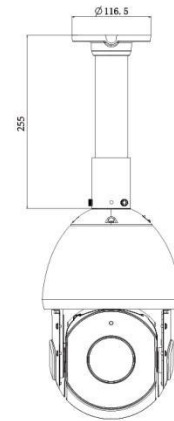

23X/30X/36X/42X H.265+ Speed Dome Network Camera

Structure Diagrams

Wall Mount

Ceiling Mount

Units: mm

Accessories Support

A01 Pole Mount

Weight: 720g
Dimensions: 170*51.5*152.6mm

A03 External Corner Bracket

Weight: 900g
Dimensions: 170*152.5*76.3mm

A41 Wall Mount

Weight: 400g
Dimensions: 200*129*100mm

A42 Pendant Mount

Weight: 650g
Dimensions: 116.5*255mm

A42-L Extension Lever

Weight: 325g
Dimension: 57*255mm