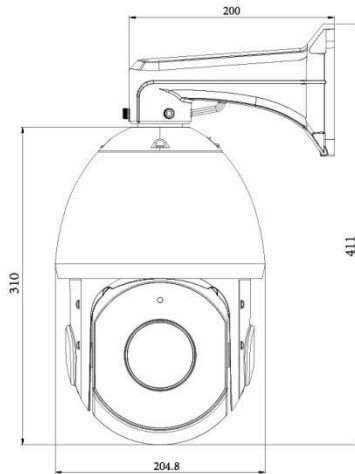

23X/30X/36X/42X H.265+ Speed Dome Network Camera

Structure Diagrams

Wall Mount

Ceiling Mount

Units: mm

Accessories Support

A01 Pole Mount

Weight: 720g
Dimensions: 170*51.5*152.6mm

A03 External Corner Bracket

Weight: 900g
Dimensions: 170*152.5*76.3mm

A41 Wall Mount

Weight: 400g
Dimensions: 200*129*100mm

A42 Pendant Mount

Weight: 650g
Dimensions: 116.5*255mm

A42-L Extension Lever

Weight: 325g
Dimension: 57*255mm

A43 Junction Box

Weight: 1000g
Dimensions: 195*164*80mm

Milesight Technology Co., Ltd. | www.milesight.com

Contact Us: sales@milesight.com support@milesight.com

Add: 220 NE 51st Street, Oakland Park, Florida 33334, USA
Tel: +1-800-561-0485