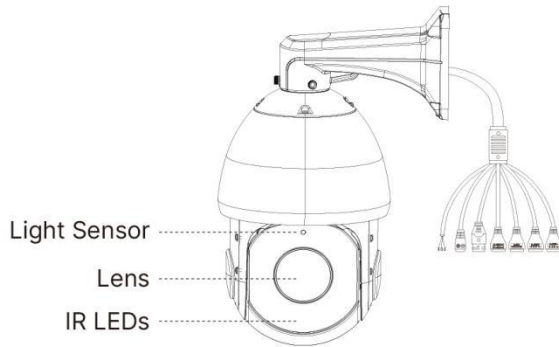

23X/30X/36X/42X H.265+ Speed Dome Network Camera

Structure Diagrams

Wall Mount

Ceiling Mount

Units: mm

Accessories Support

A01 Pole Mount

Weight: 720g
Dimensions: 170*51.5*152.6mm

A03 External Corner Bracket

Weight: 900g
Dimensions: 170*152.5*76.3mm

A41 Wall Mount

Weight: 400g
Dimensions: 200*129*100mm

A42 Pendant Mount

Weight: 650g
Dimensions: 116.5*255mm

A42-L Extension Lever

Weight: 325g
Dimension: 57*255mm